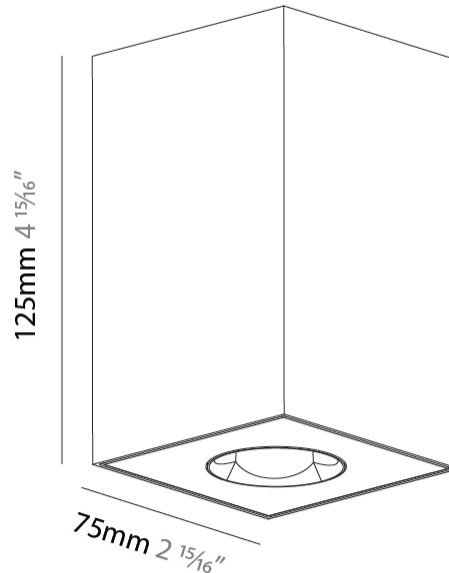

1. To build a product code in our configurator select the specify button on the base model # product page
2. To build a manual product code on this datasheet choose from the options listed below in blue font and add the suffix to the base model #

GENERAL

Series: Oiko Pro Square
Brand: Prolicht
Division: Architectural
Mounting Type: Surface
Mounting Location: Ceiling
Subcategory: Downlight

PHYSICAL

Shape: Square
Length (mm): 75
Length (in): 2 ¹⁵/₁₆
Width (mm): 75
Width (in): 2 ¹⁵/₁₆
Height (mm): 125
Height (in): 4 ¹⁵/₁₆
Light Distribution: Direct
Weight (kg): 0.688
Fixture Finish: SSR / BKV / CWI / CRY / HAB / UFT / ITA / RUA / FTG / MYG / LOD / PUS / FRO / FUP / KIA / POP / BLS / SPG / MEY / GOH / GUM / CHC / COM / ABZ / JAG / OBR / MOS / ROR
Fixture Material: Metal

ELECTRICAL

Lamp Type: LED (Zhaga Standard)
Input Wattage (W): 12..9
Dimming: Tri-Mode (Non-Dimming and Phase Dimming (120Vac only) and 0-10V Dimming)
Driver Included: No
Driver Location: Remote
Driver Type: Constant Current - Universal
Driver Class: Class 2
Input Voltage (V): 120 - 277
Constant Current (MA): 350

LED

Color Temperature (°K): 2700 / 3000 / 3500 / 4000
Max. Delivered Lumen (lm): 1218 / 1214 / 1272 / 1283
Nominal Lumen (lm): 1473 / 1468 / 1538 / 1552
CRI: >90 CRI
Lamp Life (hrs): 50000

OPTICAL

Beam Angle: 34
Adjustability: Fixed

RATINGS AND CERTIFICATIONS

Certified By: Certified for North American Standards
IP rating: IP20