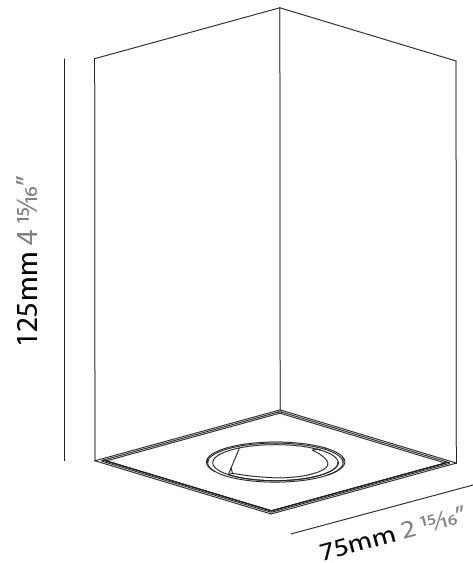

1. To build a product code in our configurator select the specify button on the base model # product page
2. To build a manual product code on this datasheet choose from the options listed below in blue font and add the suffix to the base model #

GENERAL

Series: Oiko Pro Square
Subseries: Oiko Pro Wallwash
Brand: Prolicht
Division: Architectural
Mounting Type: Surface
Mounting Location: Ceiling
Subcategory: Downlight

PHYSICAL

Shape: Square
Diameter (mm): 75
Diameter (in): 2 ¹⁵/₁₆
Height (mm): 125
Height (in): 4 ¹⁵/₁₆
Light Distribution: Direct
Weight (kg): 0.688
Fixture Finish: SSR / BKV / CWI / CRY / HAB / UFT / ITA / RUA / FTG / MYG / LOD / PUS / FRO / FUP / KIA / POP / BLS / SPG / MEY / GOH / GUM / CHC / COM / ABZ / JAG / OBR / MOS / ROR
Fixture Material: Metal

ELECTRICAL

Lamp Type: LED (Zhaga Standard)
Input Wattage (W): 12.9
Dimming: Tri-Mode (Non-Dimming and Phase Dimming (120Vac only) and 0-10V Dimming)
Driver Included: No
Driver Location: Remote
Driver Type: Constant Current - Universal
Driver Class: Class 2
Input Voltage (V): 120 - 277

LED

Number of LEDs: 1
Color Temperature (°K): 2700 / 3000 / 3500 / 4000
Max. Delivered Lumen (lm): 1244 / 1220 / 1278 / 1289
Nominal Lumen (lm): 1473 / 1468 / 1538 / 1552
CRI: >90 CRI
Lamp Life (hrs): 50000

OPTICAL

Adjustability: Fixed

RATINGS AND CERTIFICATIONS

Certified By: Certified for North American Standards
IP rating: IP20