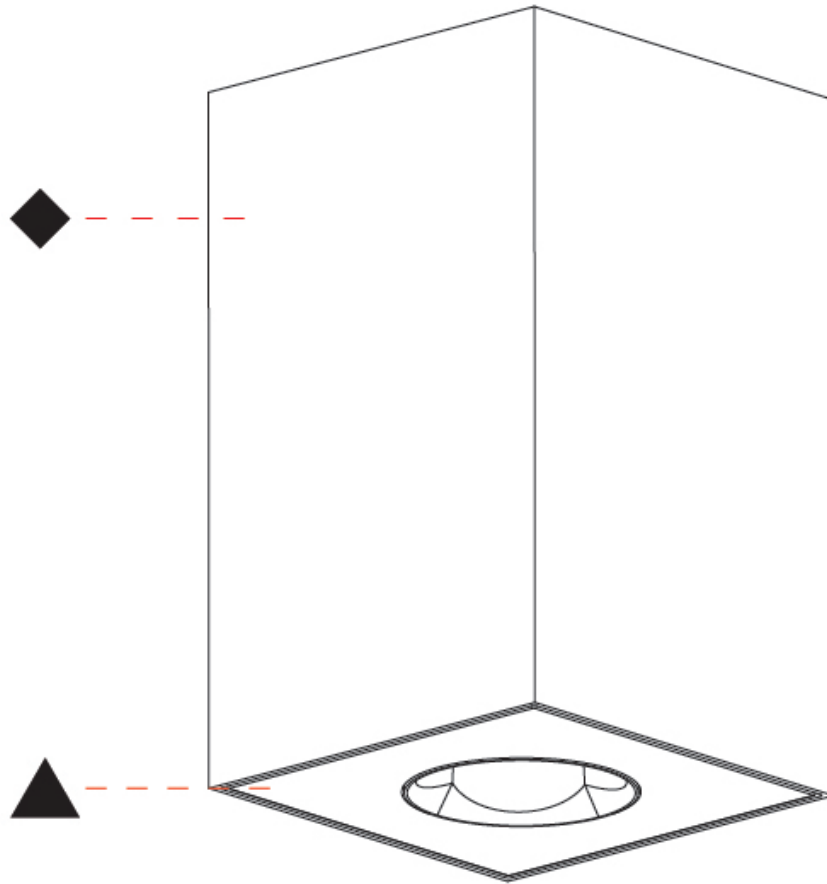

OIKO PRO SQUARE SURFACE

A3D236-

PROJECT	_____
TYPE	_____
SPECIFIER	_____
QUANTITY	_____
DATE	_____